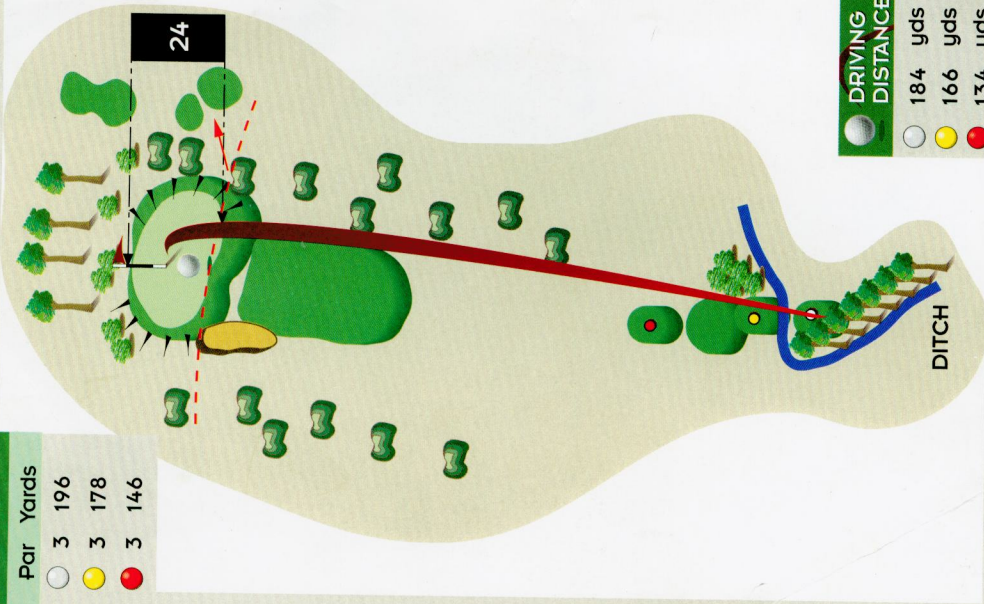

Hole 14

Par	Yards
○	3 196
●	3 178
●	3 146

DRIVING DISTANCE	Yards
○	184 yds
●	166 yds
●	134 yds

Hole 15

Par	Yards
○	5 503
●	5 473
●	5 426

DRIVING DISTANCE	Yards
○	212 yds
●	182 yds
●	135 yds

DRIVER TO A
RESUE TO B
PUTT FOR EAGLE
29/3/11