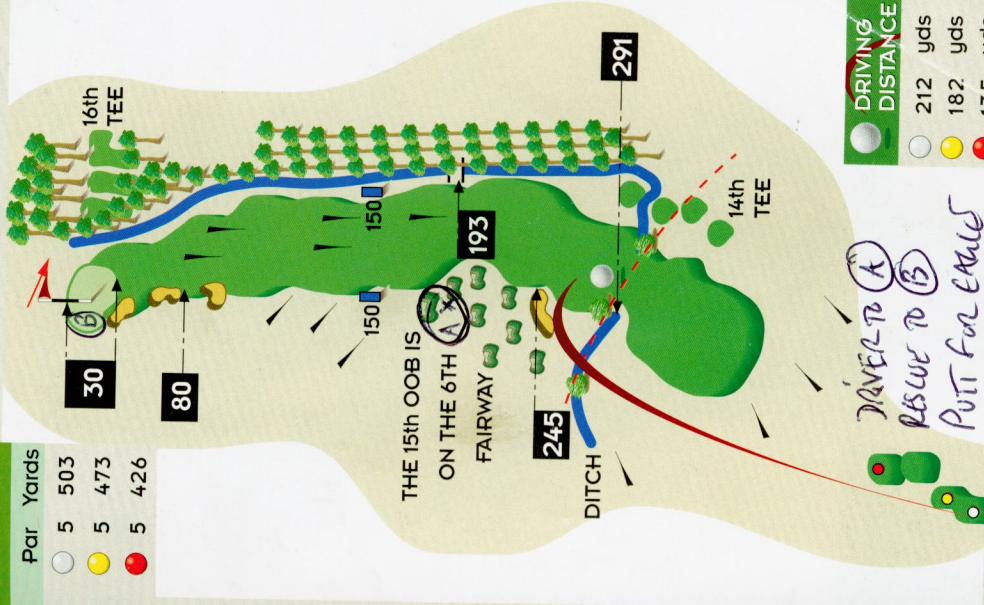

Hole 14

Par	Yards
○	3 196
●	3 178
●	3 146

DRIVING DISTANCE	Yards
○	184 yds
●	166 yds
●	134 yds

Hole 15

Par	Yards
○	5 503
●	5 473
●	5 426

DRIVING DISTANCE	Yards
○	212 yds
●	182 yds
●	135 yds

DRIVER TO A
RESUE TO B
PUTT FOR EAGLE
29/3/11